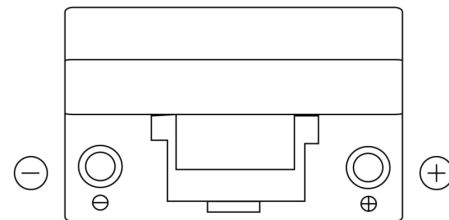

**Product overview**

Batteries for Cars

**Excell EB704**

Part number	EB704
Technology	Flooded
EAN/GTIN	3661024034432
Voltage	12 V
Capacity	70.0 Ah
CCA	540 A
Length	270 mm
Width	173 mm
Height	222 mm
Box size	D26
Polarity	ETN 0
Terminal Type	EN taper post
Hold Down	Korean B1+B6
Weights (subject of variation)	16.10 kg

**Polarity**

**Terminal Type**

**Hold Down**

Design, features and specifications are subject to change without notice. We disclaim any representation or warranty, express or implied, concerning the data or recommendations, and in no event shall be liable for any loss or damage claimed to have arisen as a result. Some products may not be available in your local market.