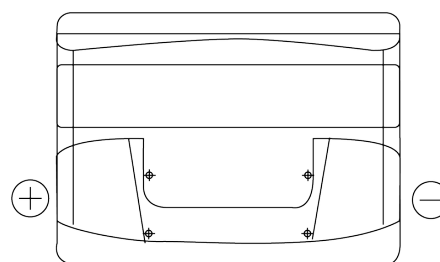

Product overview

Batteries for Cars

Excell EB621

Part number	EB621
Technology	Flooded
EAN/GTIN	3661024034548
Voltage	12 V
Capacity	62.0 Ah
CCA	540 A
Length	242 mm
Width	175 mm
Height	190 mm
Box size	L02
Polarity	ETN 1
Terminal Type	EN taper post
Hold Down	B13
Weights (subject of variation)	14.20 kg

Polarity

Terminal Type

Positive Terminal

Negative Terminal

Hold Down

Design, features and specifications are subject to change without notice. We disclaim any representation or warranty, express or implied, concerning the data or recommendations, and in no event shall be liable for any loss or damage claimed to have arisen as a result. Some products may not be available in your local market.