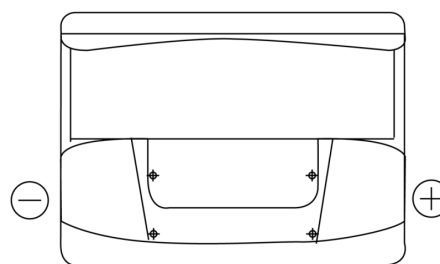

**Product overview**

Batteries for Cars

**Excell EB602**

Part number	EB602
Technology	Flooded
EAN/GTIN	3661024034630
Voltage	12 V
Capacity	60.0 Ah
CCA	540 A
Length	242 mm
Width	175 mm
Height	175 mm
Box size	LB2
Polarity	ETN 0
Terminal Type	EN taper post
Hold Down	B13
Weights (subject of variation)	12.90 kg

**Polarity**

**Terminal Type**

Positive Terminal

Negative Terminal

**Hold Down**

Design, features and specifications are subject to change without notice. We disclaim any representation or warranty, express or implied, concerning the data or recommendations, and in no event shall be liable for any loss or damage claimed to have arisen as a result. Some products may not be available in your local market.