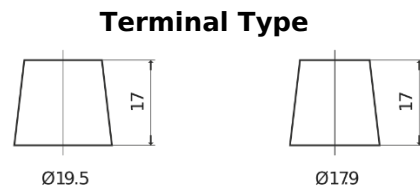

**Product overview**

Batteries for Trucks, Buses, Construction, Agriculture

**PowerPRO Agri&Construction FJ1523**

Part number	FJ1523
Technology	Flooded
EAN/GTIN	3661024046596
Voltage	12 V
Capacity	152 Ah
CCA	1130 A
Length	513 mm
Width	189 mm
Height	223 mm
Box size	D04
Polarity	ETN 3
Terminal Type	EN taper post
Hold Down	B0
Weights (subject of variation)	40.30 kg