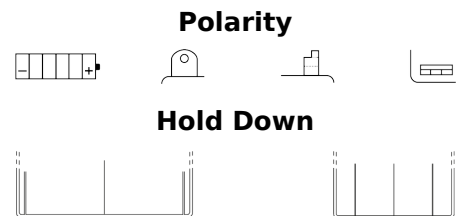

**Product overview**

Batteries for Motorcycles, ATVs, Snowmobiles, Garden

**Conventional EB5L-B**

|                                |               |
|--------------------------------|---------------|
| Part number                    | EB5L-B        |
| Technology                     | Flooded       |
| EAN/GTIN                       | 3661024033138 |
| Voltage                        | 12 V          |
| Capacity                       | 5.0 Ah        |
| CCA                            | 65 A          |
| Length                         | 120 mm        |
| Width                          | 60 mm         |
| Height                         | 130 mm        |
| Box size                       | C38           |
| Polarity                       | ETN 0         |
| Terminal Type                  | M06           |
| Hold Down                      | B0            |
| Weights (subject of variation) | 2.00 kg       |