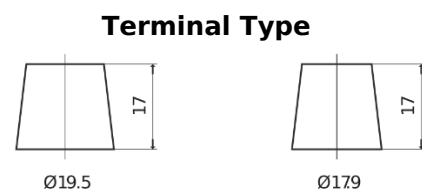

Product overview

Batteries for Trucks, Buses, Construction, Agriculture

PowerPRO Agri&Construction EJ1523

Part number	EJ1523
Technology	Flooded
EAN/GTIN	3661024036900
Voltage	12 V
Capacity	152 Ah
CCA	1130 A
Length	513 mm
Width	189 mm
Height	223 mm
Box size	D04
Polarity	ETN 3
Terminal Type	EN taper post
Hold Down	B0
Weights (subject of variation)	40.30 kg