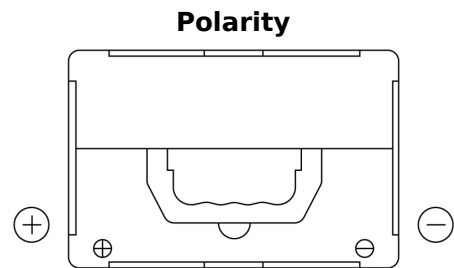

Product overview

Batteries for Cars

Excell EB558

Part number	EB558
Technology	Flooded
EAN/GTIN	3661024037419
Voltage	12 V
Capacity	55.0 Ah
CCA	620 A
Length	230 mm
Width	180 mm
Height	186 mm
Box size	G75
Polarity	ETN 1
Terminal Type	SAE S 3/8" side Terminal
Hold Down	B7
Weights (subject of variation)	14.20 kg