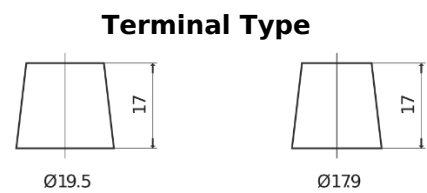

Product overview

Batteries for Trucks, Buses, Construction, Agriculture

PowerPRO Agri&Construction CJ1523

Part number	CJ1523
Technology	Flooded
EAN/GTIN	3661024016742
Voltage	12 V
Capacity	152 Ah
CCA	1130 A
Length	513 mm
Width	189 mm
Height	223 mm
Box size	D04
Polarity	ETN 3
Terminal Type	EN taper post
Hold Down	B0
Weights (subject of variation)	40.30 kg