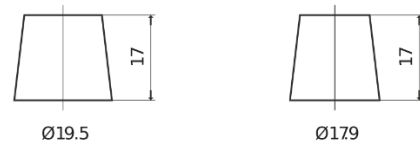

**Product overview**

Batteries for Cars

**Plus CB454**

Part number	CB454
Technology	Flooded
EAN/GTIN	3661024014373
Voltage	12 V
Capacity	45 Ah
CCA	330 A
Length	237 mm
Width	127 mm
Height	227 mm
Box size	B24
Polarity	ETN 0
Terminal Type	EN taper post
Hold Down	B0
Weights (subject of variation)	11.40 kg

**Polarity**

**Terminal Type**

Positive Terminal

Negative Terminal

**Hold Down**

Design, features and specifications are subject to change without notice. We disclaim any representation or warranty, express or implied, concerning the data or recommendations, and in no event shall be liable for any loss or damage claimed to have arisen as a result. Some products may not be available in your local market.