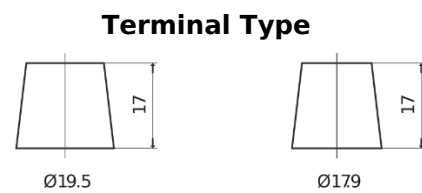

**Product overview**

Batteries for Trucks, Buses, Construction, Agriculture

**PowerPRO FF1453**

Part number	FF1453
Technology	Flooded
EAN/GTIN	3661024045308
Voltage	12 V
Capacity	145 Ah
CCA	900 A
Length	513 mm
Width	189 mm
Height	223 mm
Box size	D04
Polarity	ETN 3
Terminal Type	EN taper post
Hold Down	B0
Weights (subject of variation)	35.90 kg