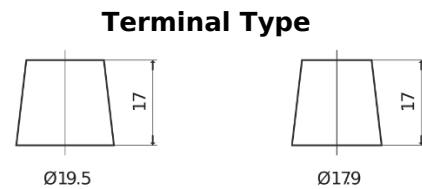

Product overview

Batteries for Trucks, Buses, Construction, Agriculture

PowerPRO CF1453

Part number	CF1453
Technology	Flooded
EAN/GTIN	3661024015301
Voltage	12 V
Capacity	145 Ah
CCA	900 A
Length	513 mm
Width	189 mm
Height	223 mm
Box size	D04
Polarity	ETN 3
Terminal Type	EN taper post
Hold Down	B0
Weights (subject of variation)	35.90 kg