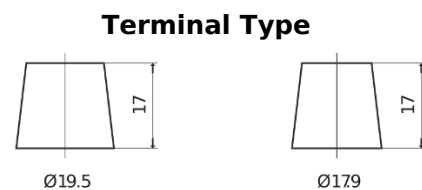

Product overview

Batteries for Trucks, Buses, Construction, Agriculture

StartPRO TG1403

Part number	TG1403
Technology	Flooded
EAN/GTIN	3661024055420
Voltage	12 V
Capacity	140 Ah
CCA	800 A
Length	513 mm
Width	189 mm
Height	223 mm
Box size	D04
Polarity	ETN 3
Terminal Type	EN taper post
Hold Down	B0
Weights (subject of variation)	34.10 kg