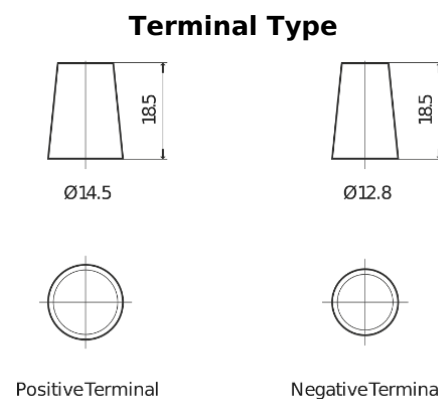

**Product overview**

Batteries for Cars

**Excell EB357**

Part number	EB357
Technology	Flooded
EAN/GTIN	3661024034340
Voltage	12 V
Capacity	35.0 Ah
CCA	240 A
Length	187 mm
Width	127 mm
Height	220 mm
Box size	B19
Polarity	ETN 1
Terminal Type	JIS taper post
Hold Down	B0
Weights (subject of variation)	8.90 kg