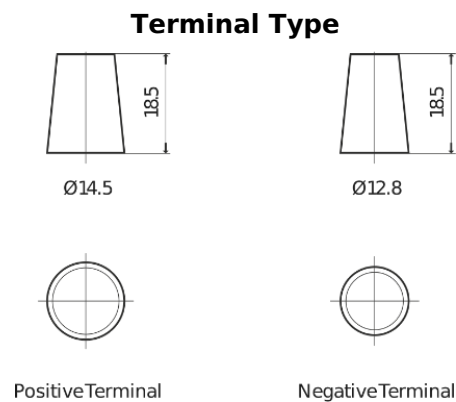

Product overview

Batteries for Cars

Excell EB356

Part number	EB356
Technology	Flooded
EAN/GTIN	3661024034333
Voltage	12 V
Capacity	35.0 Ah
CCA	240 A
Length	187 mm
Width	127 mm
Height	220 mm
Box size	B19
Polarity	ETN 0
Terminal Type	JIS taper post
Hold Down	B0
Weights (subject of variation)	8.90 kg