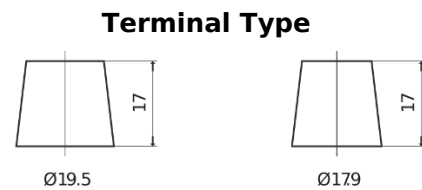

**Product overview**

Batteries for Trucks, Buses, Construction, Agriculture

**StartPRO EG1403**

Part number	EG1403
Technology	Flooded
EAN/GTIN	3661024035422
Voltage	12 V
Capacity	140 Ah
CCA	800 A
Length	513 mm
Width	189 mm
Height	223 mm
Box size	D04
Polarity	ETN 3
Terminal Type	EN taper post
Hold Down	B0
Weights (subject of variation)	34.10 kg