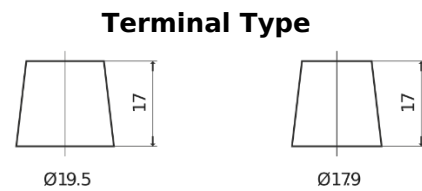

Product overview

Batteries for Trucks, Buses, Construction, Agriculture

StartPRO DG1403

| | |
|--------------------------------|---------------|
| Part number | DG1403 |
| Technology | Flooded |
| EAN/GTIN | 3661024025423 |
| Voltage | 12 V |
| Capacity | 140 Ah |
| CCA | 800 A |
| Length | 513 mm |
| Width | 189 mm |
| Height | 223 mm |
| Box size | D04 |
| Polarity | ETN 3 |
| Terminal Type | EN taper post |
| Hold Down | B0 |
| Weights (subject of variation) | 34.10 kg |