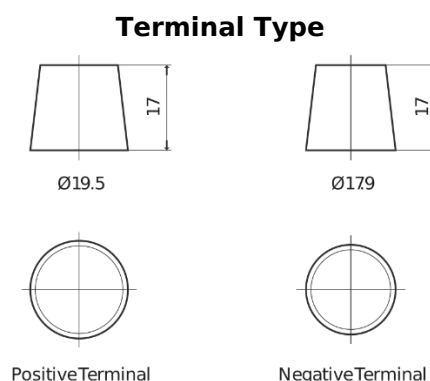

**Product overview**

Batteries for Trucks, Buses, Construction, Agriculture

**StartPRO TG1203**

Part number	TG1203
Technology	Flooded
EAN/GTIN	3661024056816
Voltage	12 V
Capacity	120 Ah
CCA	680 A
Length	513 mm
Width	189 mm
Height	223 mm
Box size	D04
Polarity	ETN 3
Terminal Type	EN taper post
Hold Down	B0
Weights (subject of variation)	32.50 kg