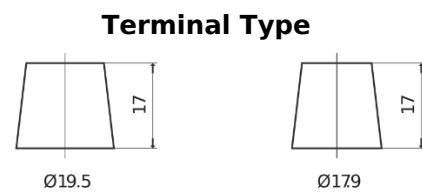

Product overview

Batteries for Trucks, Buses, Construction, Agriculture

StartPRO TG1203

Part number	TG1203
Technology	Flooded
EAN/GTIN	3661024056816
Voltage	12 V
Capacity	120 Ah
CCA	680 A
Length	513 mm
Width	189 mm
Height	223 mm
Box size	D04
Polarity	ETN 3
Terminal Type	EN taper post
Hold Down	B0
Weights (subject of variation)	32.50 kg