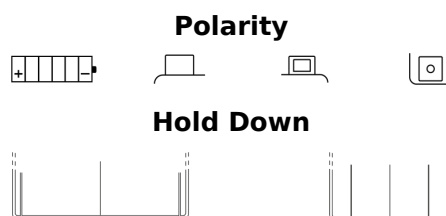

Product overview

Batteries for Motorcycles, ATVs, Snowmobiles, Garden

Conventional EB14-B2

Part number	EB14-B2
Technology	Flooded
EAN/GTIN	3661024033411
Voltage	12 V
Capacity	14.0 Ah
CCA	145 A
Length	135 mm
Width	90 mm
Height	165 mm
Box size	C49
Polarity	ETN 1
Terminal Type	M08
Hold Down	B0
Weights (subject of variation)	4.60 kg