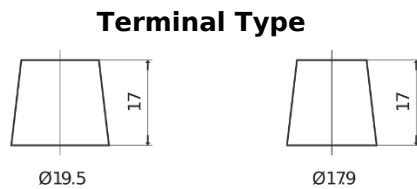

Product overview

Batteries for Trucks, Buses, Construction, Agriculture

StartPRO FG1203

Part number	FG1203
Technology	Flooded
EAN/GTIN	3661024046541
Voltage	12 V
Capacity	120 Ah
CCA	680 A
Length	513 mm
Width	189 mm
Height	223 mm
Box size	D04
Polarity	ETN 3
Terminal Type	EN taper post
Hold Down	B0
Weights (subject of variation)	32.50 kg