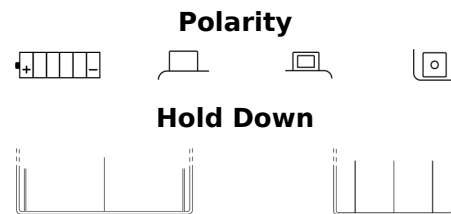

Product overview

Batteries for Motorcycles, ATVs, Snowmobiles, Garden

Conventional EB14-A2

Part number	EB14-A2
Technology	Flooded
EAN/GTIN	3661024033404
Voltage	12 V
Capacity	14.0 Ah
CCA	145 A
Length	135 mm
Width	90 mm
Height	165 mm
Box size	C49
Polarity	ETN 1
Terminal Type	M08
Hold Down	B0
Weights (subject of variation)	4.60 kg