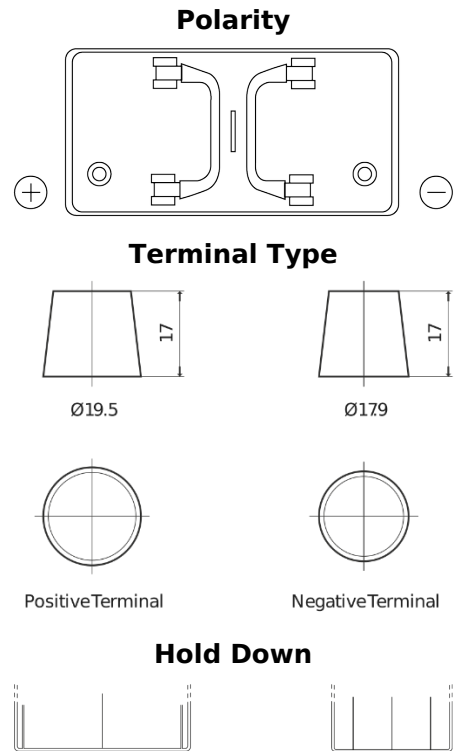

Product overview

Batteries for Trucks, Buses, Construction, Agriculture

PowerPRO TF1251

| | |
|--------------------------------|---------------|
| Part number | TF1251 |
| Technology | Flooded |
| EAN/GTIN | 3661024057684 |
| Voltage | 12 V |
| Capacity | 125 Ah |
| CCA | 850 A |
| Length | 349 mm |
| Width | 175 mm |
| Height | 285 mm |
| Box size | D03 |
| Polarity | ETN 1 |
| Terminal Type | EN taper post |
| Hold Down | B0 |
| Weights (subject of variation) | 31.00 kg |