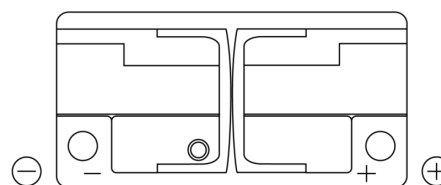

Product overview

Batteries for Cars

Excell EB1100

Part number	EB1100
Technology	Flooded
EAN/GTIN	3661024036238
Voltage	12 V
Capacity	110.0 Ah
CCA	850 A
Length	392 mm
Width	175 mm
Height	190 mm
Box size	L06
Polarity	ETN 0
Terminal Type	EN taper post
Hold Down	B13
Weights (subject of variation)	26.30 kg

Polarity

Terminal Type

Positive Terminal

Negative Terminal

Hold Down

Design, features and specifications are subject to change without notice. We disclaim any representation or warranty, express or implied, concerning the data or recommendations, and in no event shall be liable for any loss or damage claimed to have arisen as a result. Some products may not be available in your local market.