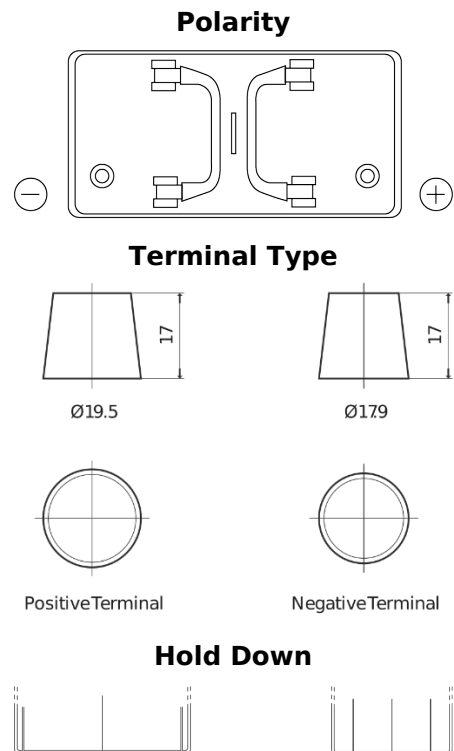

**Product overview**

Batteries for Trucks, Buses, Construction, Agriculture

**PowerPRO TF1250**

Part number	TF1250
Technology	Flooded
EAN/GTIN	3661024057677
Voltage	12 V
Capacity	125 Ah
CCA	850 A
Length	349 mm
Width	175 mm
Height	285 mm
Box size	D03
Polarity	ETN 0
Terminal Type	EN taper post
Hold Down	B0
Weights (subject of variation)	31.00 kg