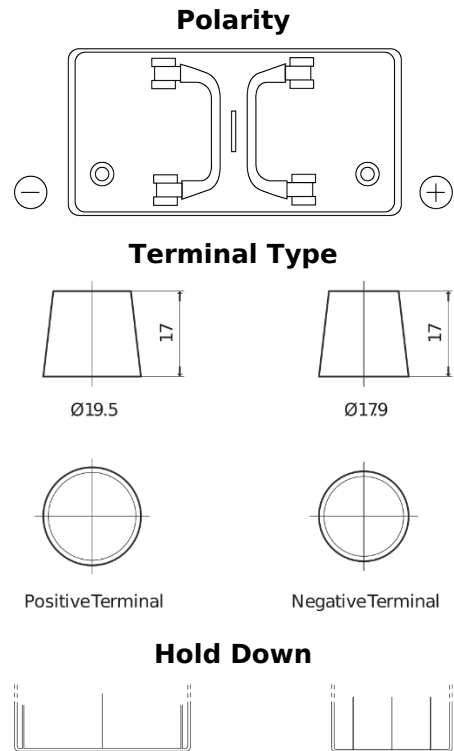

Product overview

Batteries for Trucks, Buses, Construction, Agriculture

PowerPRO TF1250

Part number	TF1250
Technology	Flooded
EAN/GTIN	3661024057677
Voltage	12 V
Capacity	125 Ah
CCA	850 A
Length	349 mm
Width	175 mm
Height	285 mm
Box size	D03
Polarity	ETN 0
Terminal Type	EN taper post
Hold Down	B0
Weights (subject of variation)	31.00 kg