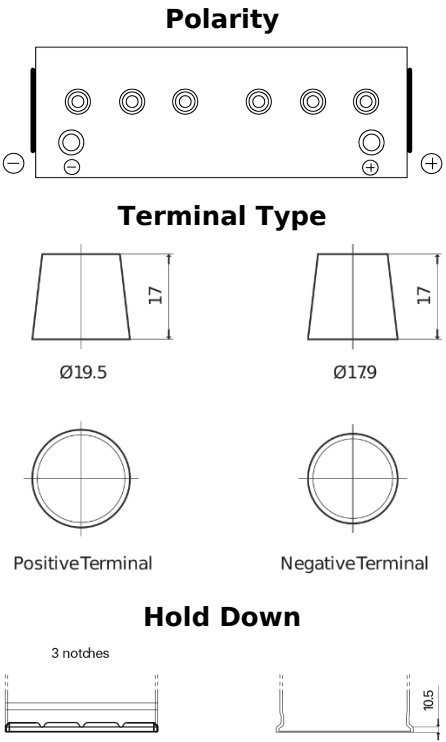

Product overview

Batteries for Trucks, Buses, Construction, Agriculture

StartPRO FG1402

Part number	FG1402
Technology	Flooded
EAN/GTIN	3661024045346
Voltage	12 V
Capacity	140 Ah
CCA	900 A
Length	508 mm
Width	175 mm
Height	205 mm
Box size	ATM
Polarity	ETN 0
Terminal Type	EN taper post
Hold Down	B1
Weights (subject of variation)	33.80 kg