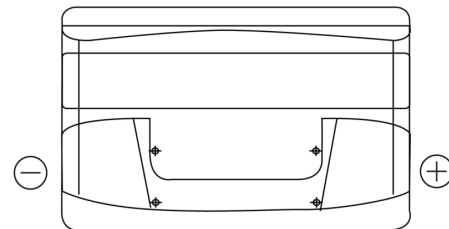

Product overview

Batteries for Cars

Excell EB1000

Part number	EB1000
Technology	Flooded
EAN/GTIN	3661024034715
Voltage	12 V
Capacity	100.0 Ah
CCA	720 A
Length	315 mm
Width	175 mm
Height	205 mm
Box size	LH4
Polarity	ETN 0
Terminal Type	EN taper post
Hold Down	B13
Weights (subject of variation)	21.90 kg

Polarity

Terminal Type

Positive Terminal

Negative Terminal

Hold Down

Design, features and specifications are subject to change without notice. We disclaim any representation or warranty, express or implied, concerning the data or recommendations, and in no event shall be liable for any loss or damage claimed to have arisen as a result. Some products may not be available in your local market.