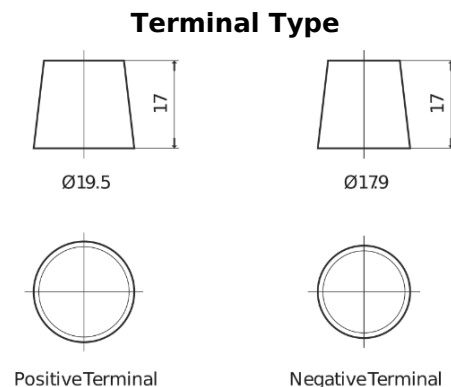

Product overview

Batteries for Cars

Premium EA955

| | |
|--------------------------------|---------------|
| Part number | EA955 |
| Technology | Flooded |
| EAN/GTIN | 3661024034197 |
| Voltage | 12 V |
| Capacity | 95.0 Ah |
| CCA | 800 A |
| Length | 306 mm |
| Width | 173 mm |
| Height | 222 mm |
| Box size | D31 |
| Polarity | ETN 1 |
| Terminal Type | EN taper post |
| Hold Down | Korean B1 |
| Weights (subject of variation) | 21.40 kg |