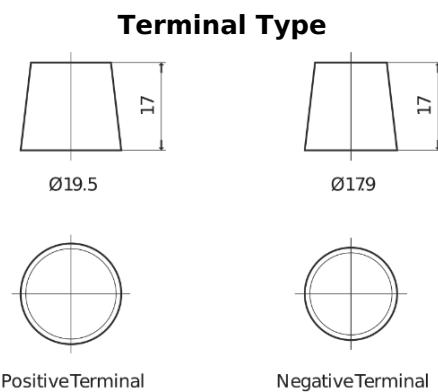

**Product overview**

Batteries for Cars

**Premium EA954**

Part number	EA954
Technology	Flooded
EAN/GTIN	3661024034180
Voltage	12 V
Capacity	95.0 Ah
CCA	800 A
Length	306 mm
Width	173 mm
Height	222 mm
Box size	D31
Polarity	ETN 0
Terminal Type	EN taper post
Hold Down	Korean B1
Weights (subject of variation)	21.40 kg