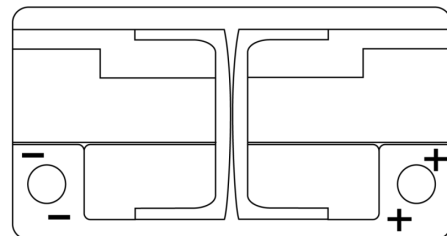

Product overview

Batteries for Cars

Premium EA900

Part number	EA900
Technology	Flooded
EAN/GTIN	3661024036450
Voltage	12 V
Capacity	90.0 Ah
CCA	720 A
Length	315 mm
Width	175 mm
Height	190 mm
Box size	L04
Polarity	ETN 0
Terminal Type	EN taper post
Hold Down	B13
Weights (subject of variation)	19.70 kg

Polarity

Terminal Type

Positive Terminal

Negative Terminal

Hold Down

Design, features and specifications are subject to change without notice. We disclaim any representation or warranty, express or implied, concerning the data or recommendations, and in no event shall be liable for any loss or damage claimed to have arisen as a result. Some products may not be available in your local market.