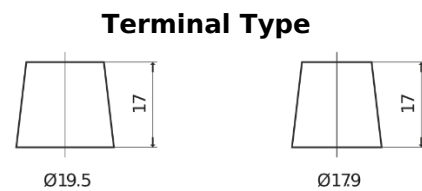

Product overview

Batteries for Marine and Leisure

Dual ER600

Part number	ER600
Technology	Flooded
EAN/GTIN	3661024037969
Voltage	12 V
Capacity	120 Ah
CCA	800 A
Length	349 mm
Width	175 mm
Height	285 mm
Box size	D03
Polarity	ETN 1
Terminal Type	EN taper post
Hold Down	B0
Weights (subject of variation)	31.40 kg