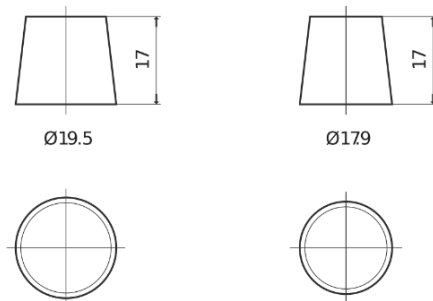

**Product overview**

Batteries for Cars

**Premium EA770**

Part number	EA770
Technology	Flooded
EAN/GTIN	3661024034241
Voltage	12 V
Capacity	77.0 Ah
CCA	760 A
Length	278 mm
Width	175 mm
Height	190 mm
Box size	L03
Polarity	ETN 0
Terminal Type	EN taper post
Hold Down	B13
Weights (subject of variation)	17.50 kg

**Polarity**

**Terminal Type**

Positive Terminal

Negative Terminal

**Hold Down**

Design, features and specifications are subject to change without notice. We disclaim any representation or warranty, express or implied, concerning the data or recommendations, and in no event shall be liable for any loss or damage claimed to have arisen as a result. Some products may not be available in your local market.