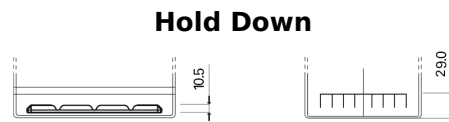

Product overview

Batteries for Cars

Premium EA755

Part number	EA755
Technology	Flooded
EAN/GTIN	3661024034173
Voltage	12 V
Capacity	75.0 Ah
CCA	630 A
Length	270 mm
Width	173 mm
Height	222 mm
Box size	D26
Polarity	ETN 1
Terminal Type	EN taper post
Hold Down	Korean B1+B6
Weights (subject of variation)	17.40 kg