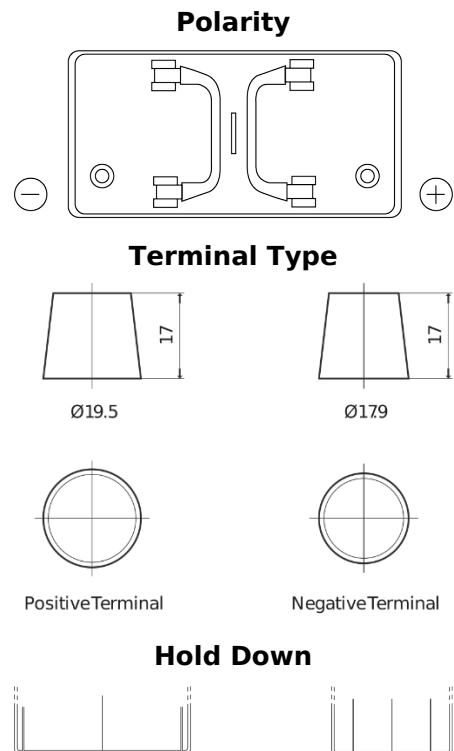

Product overview

Batteries for Trucks, Buses, Construction, Agriculture

StartPRO TG1250

Part number	TG1250
Technology	Flooded
EAN/GTIN	3661024055406
Voltage	12 V
Capacity	125 Ah
CCA	760 A
Length	349 mm
Width	175 mm
Height	285 mm
Box size	D03
Polarity	ETN 0
Terminal Type	EN taper post
Hold Down	B0
Weights (subject of variation)	29.50 kg