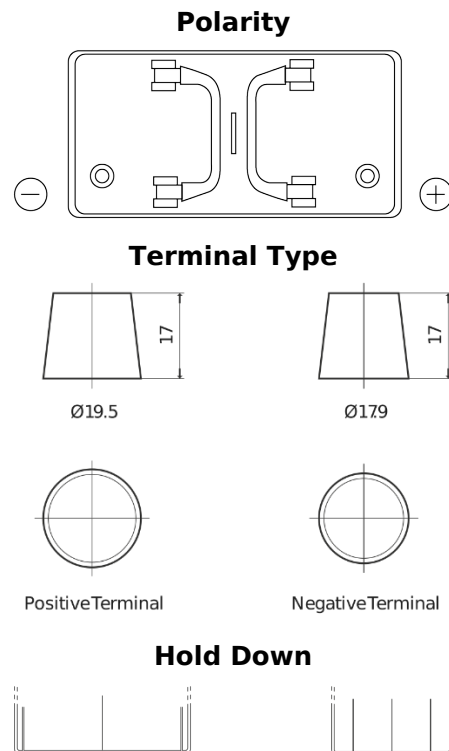

**Product overview**

Batteries for Trucks, Buses, Construction, Agriculture

**StartPRO FG1250**

Part number	FG1250
Technology	Flooded
EAN/GTIN	3661024045407
Voltage	12 V
Capacity	125 Ah
CCA	760 A
Length	349 mm
Width	175 mm
Height	285 mm
Box size	D03
Polarity	ETN 0
Terminal Type	EN taper post
Hold Down	B0
Weights (subject of variation)	29.50 kg