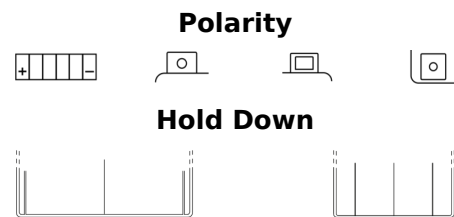

Product overview

Batteries for Motorcycles, ATVs, Snowmobiles, Garden

AGM Ready AGM12-15

Part number	AGM12-15
Technology	AGM
EAN/GTIN	3661024038133
Voltage	12 V
Capacity	14.0 Ah
CCA	215 A
Length	150 mm
Width	90 mm
Height	160 mm
Box size	C57
Polarity	ETN 1
Terminal Type	M04
Hold Down	B0
Weights (subject of variation)	5.00 kg