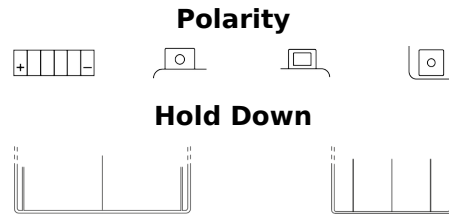

Product overview

Batteries for Motorcycles, ATVs, Snowmobiles, Garden

AGM Ready AGM12-15

Part number	AGM12-15
Technology	AGM
EAN/GTIN	3661024038133
Voltage	12 V
Capacity	14 Ah
CCA	215 A
Length	150 mm
Width	90 mm
Height	160 mm
Box size	C57
Polarity	ETN 1
Terminal Type	M04
Hold Down	B0
Weights (subject of variation)	5.00 kg