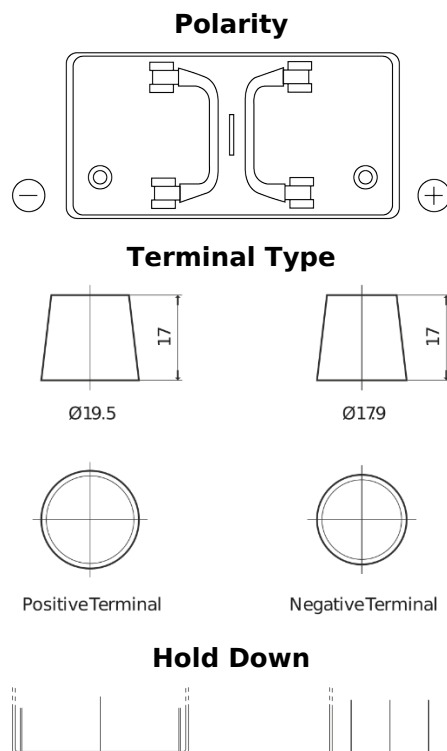

Product overview

Batteries for Trucks, Buses, Construction, Agriculture

StartPRO EG1250

Part number	EG1250
Technology	Flooded
EAN/GTIN	3661024035408
Voltage	12 V
Capacity	125 Ah
CCA	760 A
Length	349 mm
Width	175 mm
Height	285 mm
Box size	D03
Polarity	ETN 0
Terminal Type	EN taper post
Hold Down	B0
Weights (subject of variation)	29.50 kg