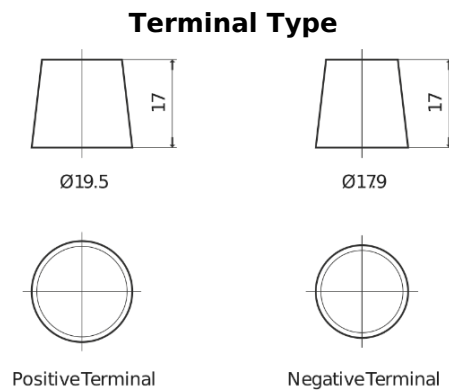

**Product overview**

Batteries for Cars

**Premium EA654**

Part number	EA654
Technology	Flooded
EAN/GTIN	3661024034142
Voltage	12 V
Capacity	65.0 Ah
CCA	580 A
Length	230 mm
Width	173 mm
Height	222 mm
Box size	D23
Polarity	ETN 0
Terminal Type	EN taper post
Hold Down	Korean B1
Weights (subject of variation)	16.00 kg