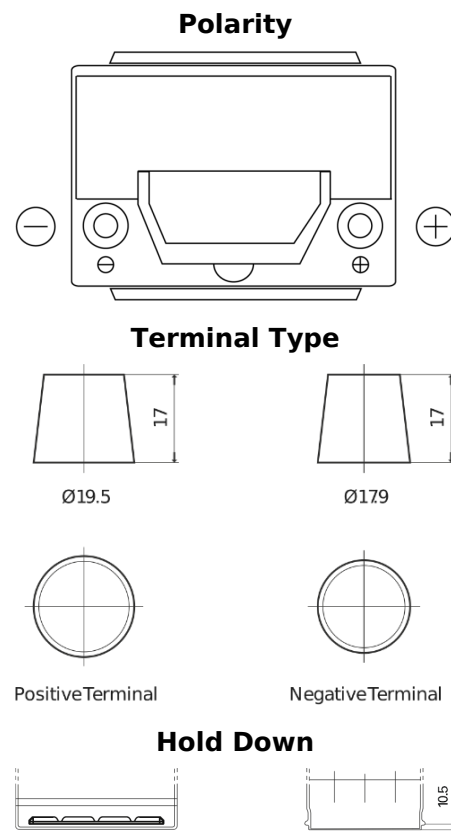

Product overview

Batteries for Cars

Premium EA654

Part number	EA654
Technology	Flooded
EAN/GTIN	3661024034142
Voltage	12 V
Capacity	65.0 Ah
CCA	580 A
Length	230 mm
Width	173 mm
Height	222 mm
Box size	D23
Polarity	ETN 0
Terminal Type	EN taper post
Hold Down	Korean B1
Weights (subject of variation)	16.00 kg