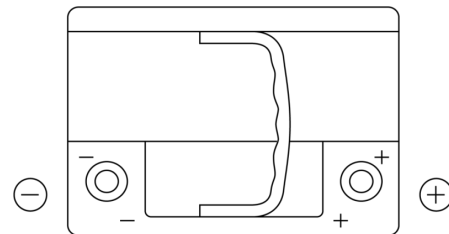

**Product overview**

Batteries for Cars

**Premium EA640**

Part number	EA640
Technology	Flooded
EAN/GTIN	3661024034227
Voltage	12 V
Capacity	64.0 Ah
CCA	640 A
Length	242 mm
Width	175 mm
Height	190 mm
Box size	L02
Polarity	ETN 0
Terminal Type	EN taper post
Hold Down	B13
Weights (subject of variation)	14.90 kg

**Polarity**

**Terminal Type**

Positive Terminal

Negative Terminal

**Hold Down**

Design, features and specifications are subject to change without notice. We disclaim any representation or warranty, express or implied, concerning the data or recommendations, and in no event shall be liable for any loss or damage claimed to have arisen as a result. Some products may not be available in your local market.