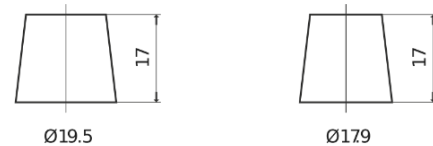

**Product overview**

Batteries for Cars

**Premium EA640**

Part number	EA640
Technology	Flooded
EAN/GTIN	3661024034227
Voltage	12 V
Capacity	64.0 Ah
CCA	640 A
Length	242 mm
Width	175 mm
Height	190 mm
Box size	L02
Polarity	ETN 0
Terminal Type	EN taper post
Hold Down	B13
Weights (subject of variation)	14.90 kg

**Polarity**

**Terminal Type**

Positive Terminal

Negative Terminal

**Hold Down**

Design, features and specifications are subject to change without notice. We disclaim any representation or warranty, express or implied, concerning the data or recommendations, and in no event shall be liable for any loss or damage claimed to have arisen as a result. Some products may not be available in your local market.