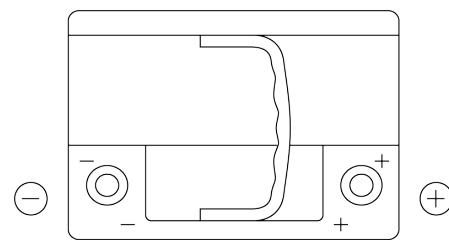

Product overview

Batteries for Cars

Premium EA640

Part number	EA640
Technology	Flooded
EAN/GTIN	3661024034227
Voltage	12 V
Capacity	64 Ah
CCA	640 A
Length	242 mm
Width	175 mm
Height	190 mm
Box size	L02
Polarity	ETN 0
Terminal Type	EN taper post
Hold Down	B13
Weights (subject of variation)	14.90 kg

Polarity

Terminal Type

Positive Terminal

Negative Terminal

Hold Down

Design, features and specifications are subject to change without notice. We disclaim any representation or warranty, express or implied, concerning the data or recommendations, and in no event shall be liable for any loss or damage claimed to have arisen as a result. Some products may not be available in your local market.