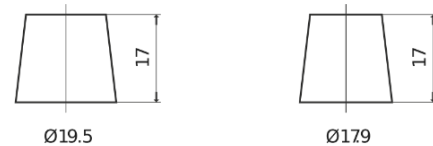

**Product overview**

Batteries for Cars

**Premium EA612**

Part number	EA612
Technology	Flooded
EAN/GTIN	3661024034272
Voltage	12 V
Capacity	61.0 Ah
CCA	600 A
Length	242 mm
Width	175 mm
Height	175 mm
Box size	LB2
Polarity	ETN 0
Terminal Type	EN taper post
Hold Down	B13
Weights (subject of variation)	14.00 kg

**Polarity**

**Terminal Type**

Positive Terminal

Negative Terminal

**Hold Down**

Design, features and specifications are subject to change without notice. We disclaim any representation or warranty, express or implied, concerning the data or recommendations, and in no event shall be liable for any loss or damage claimed to have arisen as a result. Some products may not be available in your local market.