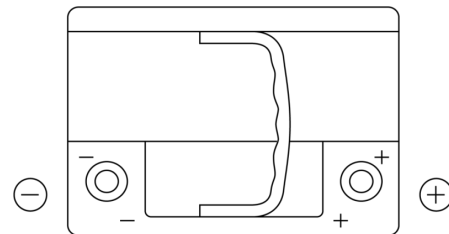

**Product overview**

Batteries for Cars

**Premium EA612**

Part number	EA612
Technology	Flooded
EAN/GTIN	3661024034272
Voltage	12 V
Capacity	61.0 Ah
CCA	600 A
Length	242 mm
Width	175 mm
Height	175 mm
Box size	LB2
Polarity	ETN 0
Terminal Type	EN taper post
Hold Down	B13
Weights (subject of variation)	14.00 kg

**Polarity**

**Terminal Type**

Positive Terminal

Negative Terminal

**Hold Down**

Design, features and specifications are subject to change without notice. We disclaim any representation or warranty, express or implied, concerning the data or recommendations, and in no event shall be liable for any loss or damage claimed to have arisen as a result. Some products may not be available in your local market.