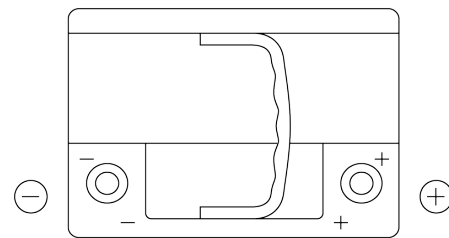

Product overview

Batteries for Cars

Premium EA612

Part number	EA612
Technology	Flooded
EAN/GTIN	3661024034272
Voltage	12 V
Capacity	61 Ah
CCA	600 A
Length	242 mm
Width	175 mm
Height	175 mm
Box size	LB2
Polarity	ETN 0
Terminal Type	EN taper post
Hold Down	B13
Weights (subject of variation)	14.00 kg

Polarity

Terminal Type

Positive Terminal

Negative Terminal

Hold Down

Design, features and specifications are subject to change without notice. We disclaim any representation or warranty, express or implied, concerning the data or recommendations, and in no event shall be liable for any loss or damage claimed to have arisen as a result. Some products may not be available in your local market.