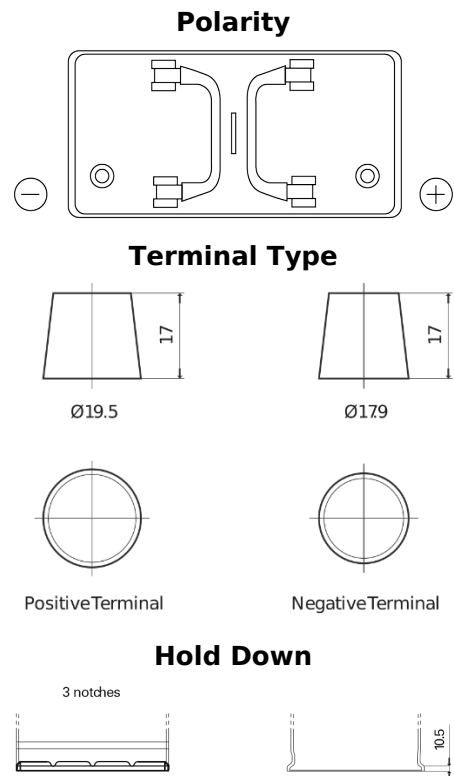

Product overview

Batteries for Trucks, Buses, Construction, Agriculture

PowerPRO FF1202

Part number	FF1202
Technology	Flooded
EAN/GTIN	3661024045278
Voltage	12 V
Capacity	120 Ah
CCA	870 A
Length	349 mm
Width	175 mm
Height	235 mm
Box size	D02
Polarity	ETN 0
Terminal Type	EN taper post
Hold Down	B1
Weights (subject of variation)	27.50 kg