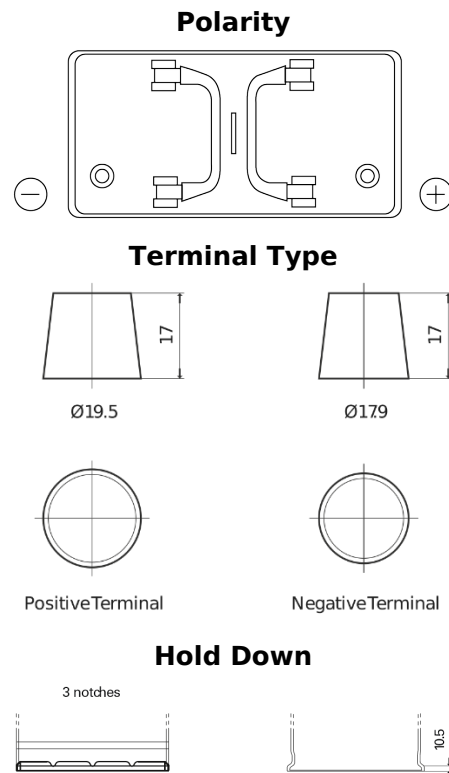

**Product overview**

Batteries for Trucks, Buses, Construction, Agriculture

**PowerPRO EF1202**

Part number	EF1202
Technology	Flooded
EAN/GTIN	3661024035279
Voltage	12 V
Capacity	120 Ah
CCA	870 A
Length	349 mm
Width	175 mm
Height	235 mm
Box size	D02
Polarity	ETN 0
Terminal Type	EN taper post
Hold Down	B1
Weights (subject of variation)	27.50 kg