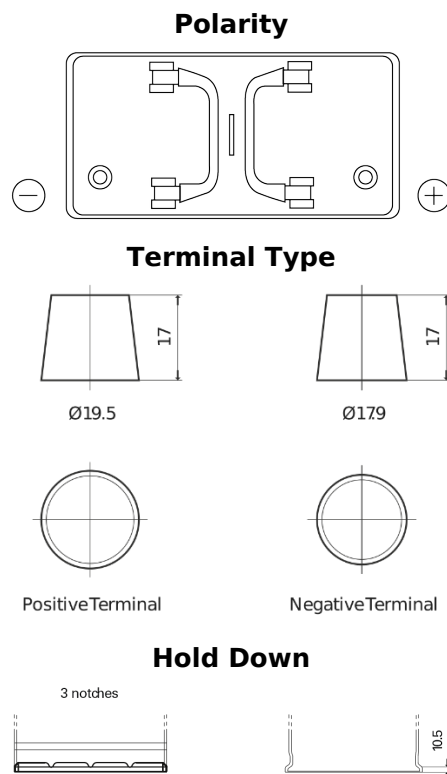

Product overview

Batteries for Trucks, Buses, Construction, Agriculture

PowerPRO EF1202

| | |
|--------------------------------|---------------|
| Part number | EF1202 |
| Technology | Flooded |
| EAN/GTIN | 3661024035279 |
| Voltage | 12 V |
| Capacity | 120 Ah |
| CCA | 870 A |
| Length | 349 mm |
| Width | 175 mm |
| Height | 235 mm |
| Box size | D02 |
| Polarity | ETN 0 |
| Terminal Type | EN taper post |
| Hold Down | B1 |
| Weights (subject of variation) | 27.50 kg |