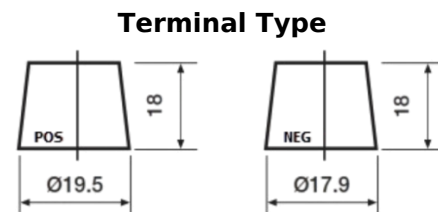

**Product overview**

Batteries for Cars

**Premium EA456**

Part number	EA456
Technology	Flooded
EAN/GTIN	3661024034128
Voltage	12 V
Capacity	45.0 Ah
CCA	390 A
Length	237 mm
Width	127 mm
Height	227 mm
Box size	B24
Polarity	ETN 0
Terminal Type	JIS taper post
Hold Down	B1
Weights (subject of variation)	11.80 kg