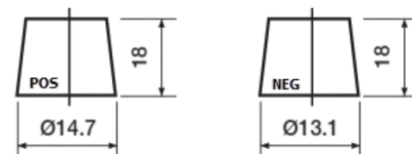

Product overview

Batteries for Cars

Premium EA456

Part number	EA456
Technology	Flooded
EAN/GTIN	3661024034128
Voltage	12 V
Capacity	45.0 Ah
CCA	390 A
Length	237 mm
Width	127 mm
Height	227 mm
Box size	B24
Polarity	ETN 0
Terminal Type	JIS taper post
Hold Down	B1
Weights (subject of variation)	11.80 kg

Remove T1 adapter for T3

Hold Down

Design, features and specifications are subject to change without notice. We disclaim any representation or warranty, express or implied, concerning the data or recommendations, and in no event shall be liable for any loss or damage claimed to have arisen as a result. Some products may not be available in your local market.