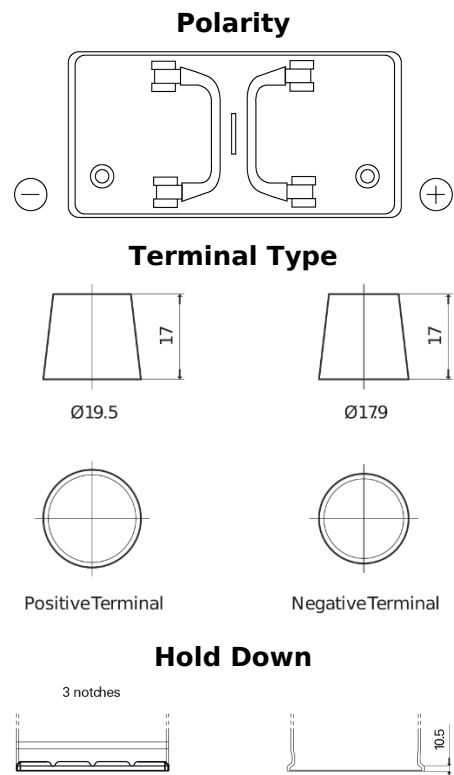

Product overview

Batteries for Trucks, Buses, Construction, Agriculture

PowerPRO CF1202

Part number	CF1202
Technology	Flooded
EAN/GTIN	3661024015271
Voltage	12 V
Capacity	120 Ah
CCA	870 A
Length	349 mm
Width	175 mm
Height	235 mm
Box size	D02
Polarity	ETN 0
Terminal Type	EN taper post
Hold Down	B1
Weights (subject of variation)	27.50 kg