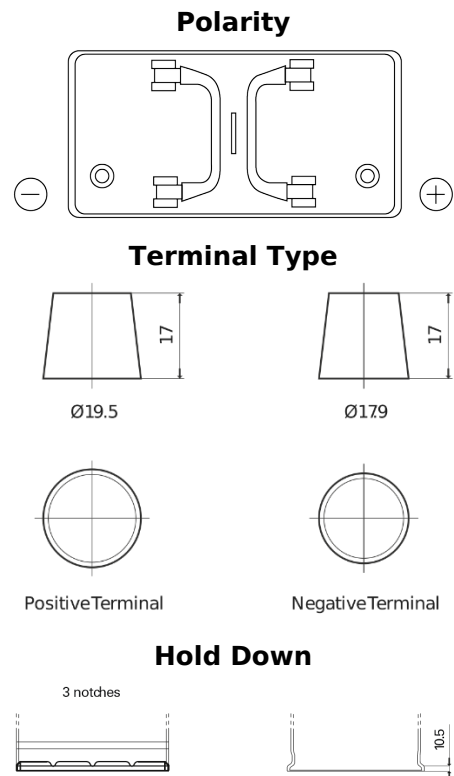

Product overview

Batteries for Trucks, Buses, Construction, Agriculture

PowerPRO CF1202

Part number	CF1202
Technology	Flooded
EAN/GTIN	3661024015271
Voltage	12 V
Capacity	120 Ah
CCA	870 A
Length	349 mm
Width	175 mm
Height	235 mm
Box size	D02
Polarity	ETN 0
Terminal Type	EN taper post
Hold Down	B1
Weights (subject of variation)	27.50 kg