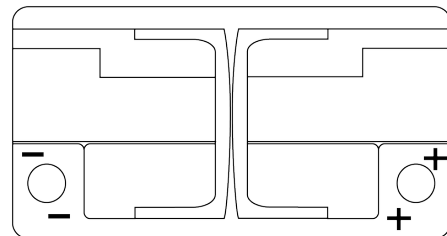

Product overview

Batteries for Cars

Premium EA1050

Part number	EA1050
Technology	Flooded
EAN/GTIN	3661024034302
Voltage	12 V
Capacity	105 Ah
CCA	850 A
Length	315 mm
Width	175 mm
Height	205 mm
Box size	LH4
Polarity	ETN 0
Terminal Type	EN taper post
Hold Down	B13
Weights (subject of variation)	23.10 kg

Polarity

Terminal Type

Positive Terminal

Negative Terminal

Hold Down

Design, features and specifications are subject to change without notice. We disclaim any representation or warranty, express or implied, concerning the data or recommendations, and in no event shall be liable for any loss or damage claimed to have arisen as a result. Some products may not be available in your local market.