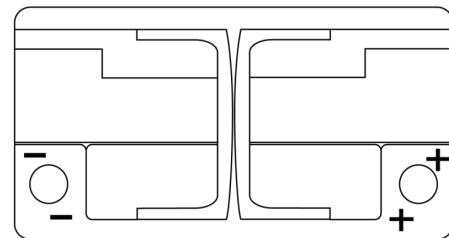

**Product overview**

Batteries for Cars

**Premium EA1050**

Part number	EA1050
Technology	Flooded
EAN/GTIN	3661024034302
Voltage	12 V
Capacity	105.0 Ah
CCA	850 A
Length	315 mm
Width	175 mm
Height	205 mm
Box size	LH4
Polarity	ETN 0
Terminal Type	EN taper post
Hold Down	B13
Weights (subject of variation)	23.10 kg

**Polarity**

**Terminal Type**

Positive Terminal

Negative Terminal

**Hold Down**

Design, features and specifications are subject to change without notice. We disclaim any representation or warranty, express or implied, concerning the data or recommendations, and in no event shall be liable for any loss or damage claimed to have arisen as a result. Some products may not be available in your local market.