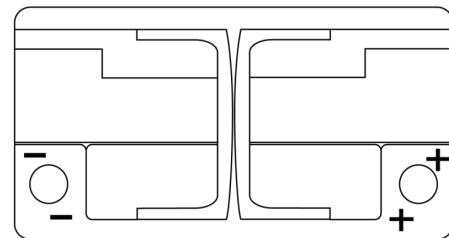

Product overview

Batteries for Cars

Premium EA1050

Part number	EA1050
Technology	Flooded
EAN/GTIN	3661024034302
Voltage	12 V
Capacity	105.0 Ah
CCA	850 A
Length	315 mm
Width	175 mm
Height	205 mm
Box size	LH4
Polarity	ETN 0
Terminal Type	EN taper post
Hold Down	B13
Weights (subject of variation)	23.10 kg

Polarity

Terminal Type

Positive Terminal

Negative Terminal

Hold Down

Design, features and specifications are subject to change without notice. We disclaim any representation or warranty, express or implied, concerning the data or recommendations, and in no event shall be liable for any loss or damage claimed to have arisen as a result. Some products may not be available in your local market.