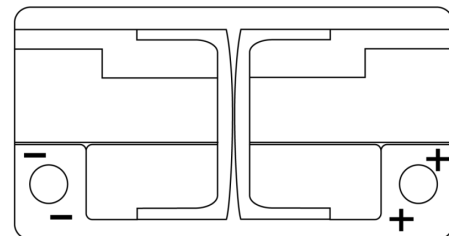

**Product overview**

Batteries for Cars

**Premium EA1050**

Part number	EA1050
Technology	Flooded
EAN/GTIN	3661024034302
Voltage	12 V
Capacity	105.0 Ah
CCA	850 A
Length	315 mm
Width	175 mm
Height	205 mm
Box size	LH4
Polarity	ETN 0
Terminal Type	EN taper post
Hold Down	B13
Weights (subject of variation)	23.10 kg

**Polarity**

**Terminal Type**

Positive Terminal

Negative Terminal

**Hold Down**

Design, features and specifications are subject to change without notice. We disclaim any representation or warranty, express or implied, concerning the data or recommendations, and in no event shall be liable for any loss or damage claimed to have arisen as a result. Some products may not be available in your local market.