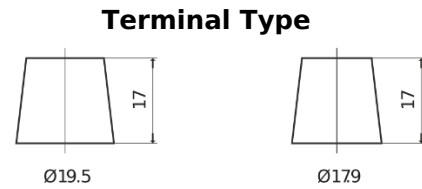

**Product overview**

Batteries for Marine and Leisure

**Dual ER550**

Part number	ER550
Technology	Flooded
EAN/GTIN	3661024035989
Voltage	12 V
Capacity	115 Ah
CCA	760 A
Watt hour	550 Wh
Length	349 mm
Width	175 mm
Height	235 mm
Box size	D02
Polarity	ETN 1
Terminal Type	EN taper post
Hold Down	B0
Weights (subject of variation)	27.80 kg