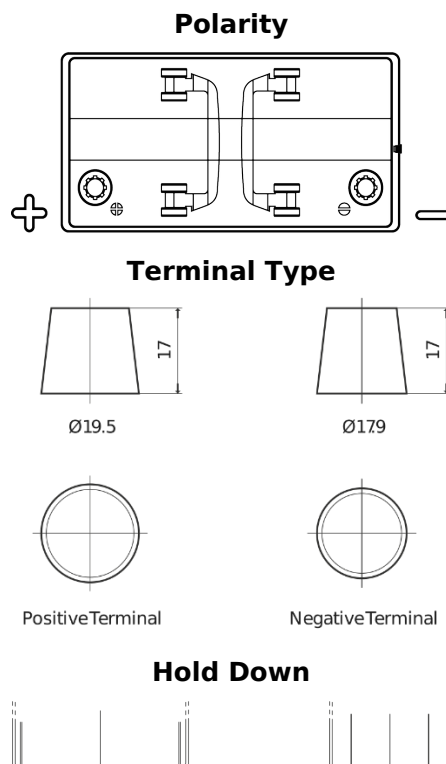

Product overview

Batteries for Marine and Leisure

Start EN850

Part number	EN850
Technology	Flooded
EAN/GTIN	3661024036078
Voltage	12 V
Capacity	110 Ah
CCA	750 A
MCA	850
Length	349 mm
Width	175 mm
Height	235 mm
Box size	D02
Polarity	ETN 1
Terminal Type	EN taper post
Hold Down	B0
Weights (subject of variation)	25.40 kg