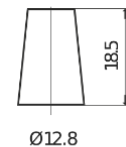

**Product overview**

Batteries for Cars

**Technica TB356A**

Part number	TB356A
Technology	Flooded
EAN/GTIN	3661024054881
Voltage	12 V
Capacity	35 Ah
CCA	240 A
Length	187 mm
Width	127 mm
Height	220 mm
Box size	B19
Polarity	ETN 0
Terminal Type	JIS taper post
Hold Down	Korean B1 Long
Weights (subject of variation)	8.90 kg

**Polarity**

**Terminal Type**

Positive Terminal

Negative Terminal

**Hold Down**

Design, features and specifications are subject to change without notice. We disclaim any representation or warranty, express or implied, concerning the data or recommendations, and in no event shall be liable for any loss or damage claimed to have arisen as a result. Some products may not be available in your local market.