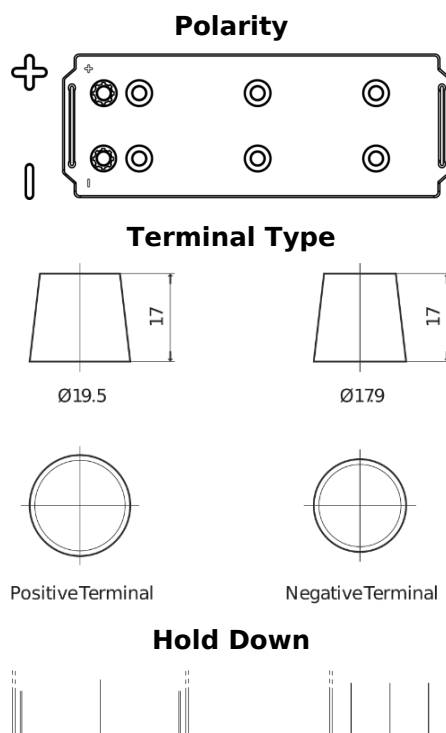

**Product overview**

Batteries for Trucks, Buses, Construction, Agriculture

**StartPRO DG1403**

Part number	DG1403
Technology	Flooded
EAN/GTIN	3661024025423
Voltage	12 V
Capacity	140.0 Ah
CCA	800 A
Length	513 mm
Width	189 mm
Height	223 mm
Box size	D04
Polarity	ETN 3
Terminal Type	EN taper post
Hold Down	B0
Weights (subject of variation)	34.10 kg