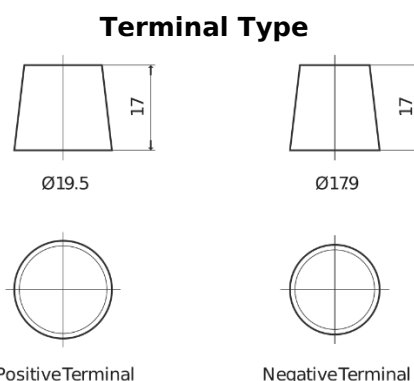

**Product overview**

Batteries for Trucks, Buses, Construction, Agriculture

**StartPRO DG1403**

Part number	DG1403
Technology	Flooded
EAN/GTIN	3661024025423
Voltage	12 V
Capacity	140.0 Ah
CCA	800 A
Length	513 mm
Width	189 mm
Height	223 mm
Box size	D04
Polarity	ETN 3
Terminal Type	EN taper post
Hold Down	B0
Weights (subject of variation)	34.10 kg