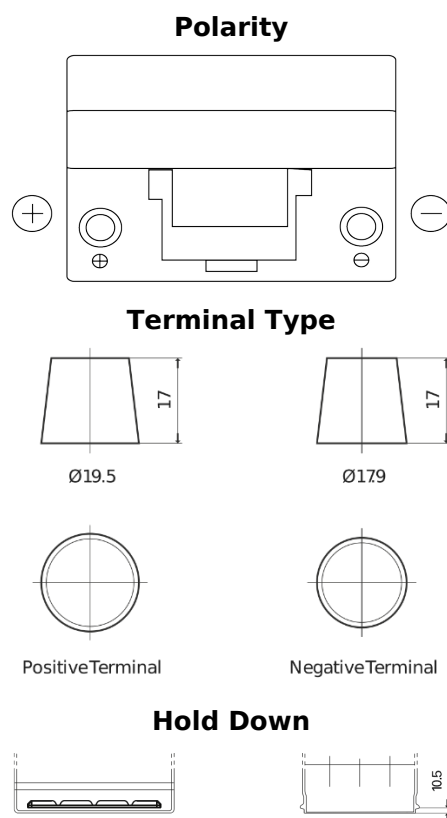

Product overview

Batteries for Cars

Power DB955

Part number	DB955
Technology	Flooded
EAN/GTIN	3661024024464
Voltage	12 V
Capacity	95.0 Ah
CCA	760 A
Length	306 mm
Width	173 mm
Height	222 mm
Box size	D31
Polarity	ETN 1
Terminal Type	EN taper post
Hold Down	Korean B1
Weights (subject of variation)	20.60 kg