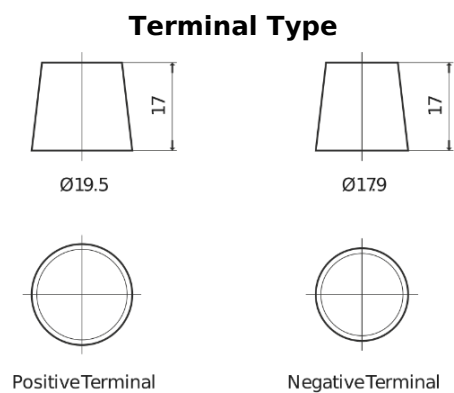

**Product overview**

Batteries for Cars

**Power DB955**

Part number	DB955
Technology	Flooded
EAN/GTIN	3661024024464
Voltage	12 V
Capacity	95.0 Ah
CCA	760 A
Length	306 mm
Width	173 mm
Height	222 mm
Box size	D31
Polarity	ETN 1
Terminal Type	EN taper post
Hold Down	Korean B1
Weights (subject of variation)	20.60 kg