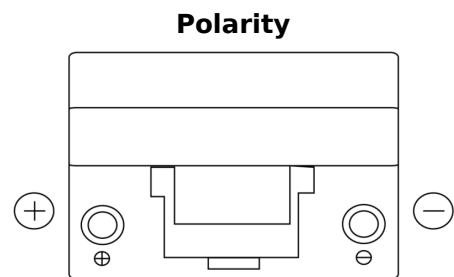

**Product overview**

Batteries for Cars

**Power DB955**

Part number	DB955
Technology	Flooded
EAN/GTIN	3661024024464
Voltage	12 V
Capacity	95.0 Ah
CCA	760 A
Length	306 mm
Width	173 mm
Height	222 mm
Box size	D31
Polarity	ETN 1
Terminal Type	EN taper post
Hold Down	Korean B1
Weights (subject of variation)	20.60 kg