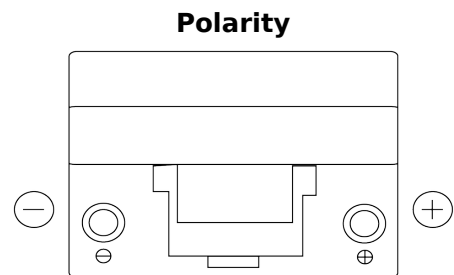

**Product overview**

Batteries for Cars

**Power DB954**

Part number	DB954
Technology	Flooded
EAN/GTIN	3661024024457
Voltage	12 V
Capacity	95.0 Ah
CCA	760 A
Length	306 mm
Width	173 mm
Height	222 mm
Box size	D31
Polarity	ETN 0
Terminal Type	EN taper post
Hold Down	Korean B1
Weights (subject of variation)	20.60 kg