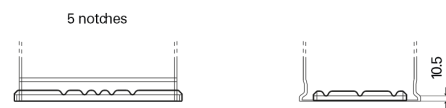

Product overview

Batteries for Cars

Power DB852

Part number	DB852
Technology	Flooded
EAN/GTIN	3661024024662
Voltage	12 V
Capacity	85.0 Ah
CCA	760 A
Length	353 mm
Width	175 mm
Height	175 mm
Box size	LB5
Polarity	ETN 0
Terminal Type	EN taper post
Hold Down	B13
Weights (subject of variation)	19.40 kg

Polarity

Terminal Type

Positive Terminal

Negative Terminal

Hold Down

Design, features and specifications are subject to change without notice. We disclaim any representation or warranty, express or implied, concerning the data or recommendations, and in no event shall be liable for any loss or damage claimed to have arisen as a result. Some products may not be available in your local market.