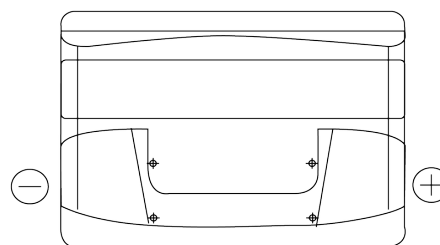

Product overview

Batteries for Cars

Power DB802

| | |
|--------------------------------|---------------|
| Part number | DB802 |
| Technology | Flooded |
| EAN/GTIN | 3661024024655 |
| Voltage | 12 V |
| Capacity | 80.0 Ah |
| CCA | 700 A |
| Length | 315 mm |
| Width | 175 mm |
| Height | 175 mm |
| Box size | LB4 |
| Polarity | ETN 0 |
| Terminal Type | EN taper post |
| Hold Down | B13 |
| Weights (subject of variation) | 17.80 kg |

Polarity

Terminal Type

Positive Terminal

Negative Terminal

Hold Down

Design, features and specifications are subject to change without notice. We disclaim any representation or warranty, express or implied, concerning the data or recommendations, and in no event shall be liable for any loss or damage claimed to have arisen as a result. Some products may not be available in your local market.