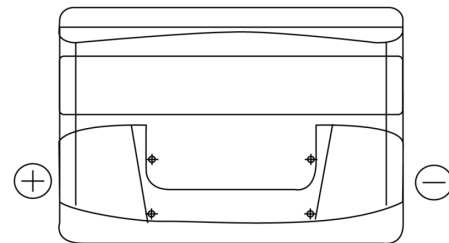

Product overview

Batteries for Cars

Power DB741

Part number	DB741
Technology	Flooded
EAN/GTIN	3661024024563
Voltage	12 V
Capacity	74.0 Ah
CCA	680 A
Length	278 mm
Width	175 mm
Height	190 mm
Box size	L03
Polarity	ETN 1
Terminal Type	EN taper post
Hold Down	B13
Weights (subject of variation)	16.60 kg

Polarity

Terminal Type

Positive Terminal Negative Terminal

Hold Down

Design, features and specifications are subject to change without notice. We disclaim any representation or warranty, express or implied, concerning the data or recommendations, and in no event shall be liable for any loss or damage claimed to have arisen as a result. Some products may not be available in your local market.