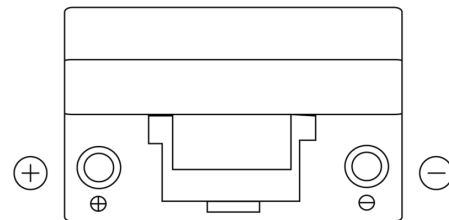

Product overview

Batteries for Cars

Power DB705

Part number	DB705
Technology	Flooded
EAN/GTIN	3661024024440
Voltage	12 V
Capacity	70.0 Ah
CCA	540 A
Length	270 mm
Width	173 mm
Height	222 mm
Box size	D26
Polarity	ETN 1
Terminal Type	EN taper post
Hold Down	Korean B1+B6
Weights (subject of variation)	16.10 kg

Polarity

Terminal Type

Positive Terminal

Negative Terminal

Hold Down

Design, features and specifications are subject to change without notice. We disclaim any representation or warranty, express or implied, concerning the data or recommendations, and in no event shall be liable for any loss or damage claimed to have arisen as a result. Some products may not be available in your local market.