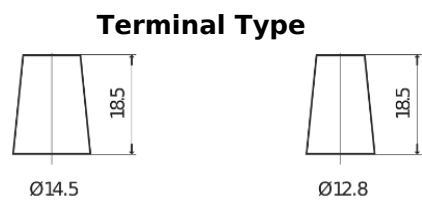

Product overview

Batteries for Cars

Power DB456

Part number	DB456
Technology	Flooded
EAN/GTIN	3661024024358
Voltage	12 V
Capacity	45.0 Ah
CCA	330 A
Length	237 mm
Width	127 mm
Height	227 mm
Box size	B24
Polarity	ETN 0
Terminal Type	JIS taper post
Hold Down	B0
Weights (subject of variation)	11.40 kg