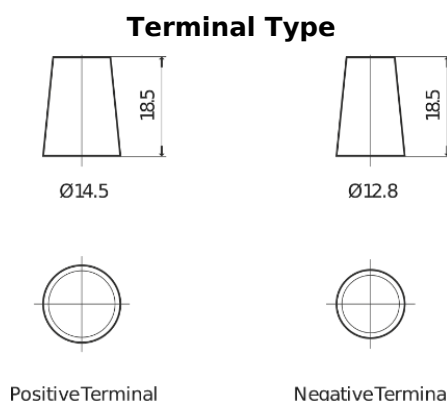

**Product overview**

Batteries for Cars

**Power DB456**

Part number	DB456
Technology	Flooded
EAN/GTIN	3661024024358
Voltage	12 V
Capacity	45.0 Ah
CCA	330 A
Length	237 mm
Width	127 mm
Height	227 mm
Box size	B24
Polarity	ETN 0
Terminal Type	JIS taper post
Hold Down	B0
Weights (subject of variation)	11.40 kg