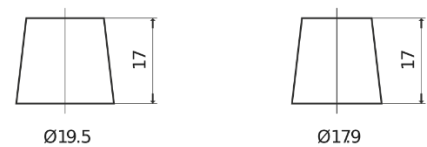

Terminal Type