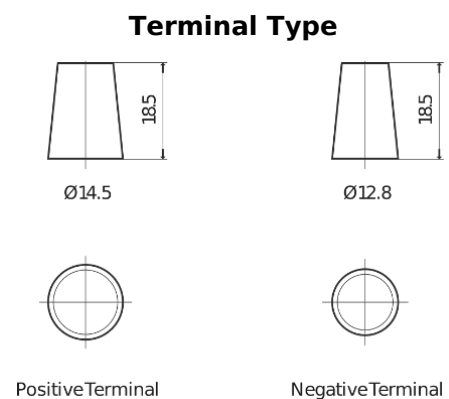

Product overview

Batteries for Cars

Power DB357

Part number	DB357
Technology	Flooded
EAN/GTIN	3661024024341
Voltage	12 V
Capacity	35.0 Ah
CCA	240 A
Length	187 mm
Width	127 mm
Height	220 mm
Box size	B19
Polarity	ETN 1
Terminal Type	JIS taper post
Hold Down	B0
Weights (subject of variation)	8.90 kg