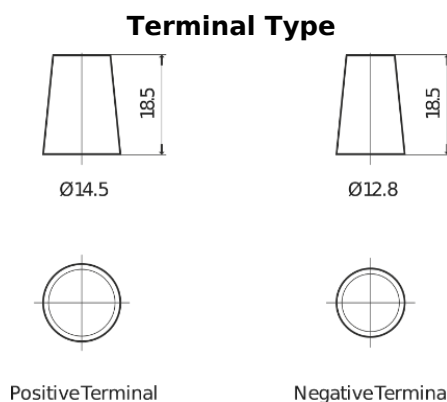

Product overview

Batteries for Cars

Power DB357

Part number	DB357
Technology	Flooded
EAN/GTIN	3661024024341
Voltage	12 V
Capacity	35.0 Ah
CCA	240 A
Length	187 mm
Width	127 mm
Height	220 mm
Box size	B19
Polarity	ETN 1
Terminal Type	JIS taper post
Hold Down	B0
Weights (subject of variation)	8.90 kg