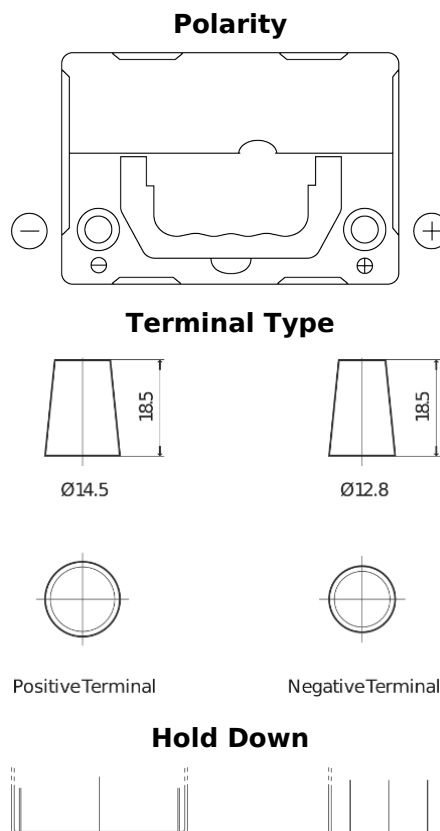

**Product overview**

Batteries for Cars

**Power DB356**

Part number	DB356
Technology	Flooded
EAN/GTIN	3661024024334
Voltage	12 V
Capacity	35.0 Ah
CCA	240 A
Length	187 mm
Width	127 mm
Height	220 mm
Box size	B19
Polarity	ETN 0
Terminal Type	JIS taper post
Hold Down	B0
Weights (subject of variation)	8.90 kg