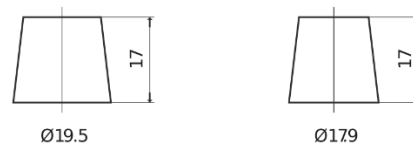

Terminal Type