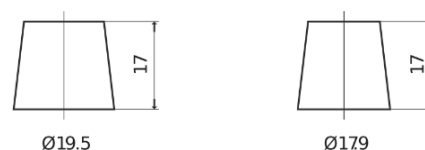

**Product overview**

Batteries for Cars

**Power DB1100**

Part number	DB1100
Technology	Flooded
EAN/GTIN	3661024026239
Voltage	12 V
Capacity	110.0 Ah
CCA	850 A
Length	392 mm
Width	175 mm
Height	190 mm
Box size	L06
Polarity	ETN 0
Terminal Type	EN taper post
Hold Down	B13
Weights (subject of variation)	26.30 kg

**Polarity**

**Terminal Type**

Positive Terminal

Negative Terminal

**Hold Down**

Design, features and specifications are subject to change without notice. We disclaim any representation or warranty, express or implied, concerning the data or recommendations, and in no event shall be liable for any loss or damage claimed to have arisen as a result. Some products may not be available in your local market.