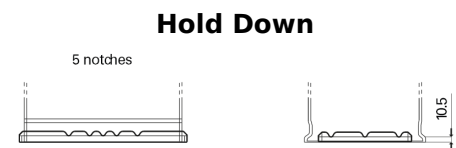

**Product overview**

Batteries for Cars

**Power DB1100**

Part number	DB1100
Technology	Flooded
EAN/GTIN	3661024026239
Voltage	12 V
Capacity	110.0 Ah
CCA	850 A
Length	392 mm
Width	175 mm
Height	190 mm
Box size	L06
Polarity	ETN 0
Terminal Type	EN taper post
Hold Down	B13
Weights (subject of variation)	26.30 kg