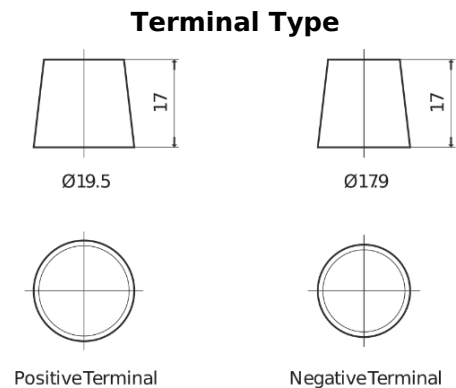

**Product overview**

Batteries for Cars

**Power DB1100**

Part number	DB1100
Technology	Flooded
EAN/GTIN	3661024026239
Voltage	12 V
Capacity	110.0 Ah
CCA	850 A
Length	392 mm
Width	175 mm
Height	190 mm
Box size	L06
Polarity	ETN 0
Terminal Type	EN taper post
Hold Down	B13
Weights (subject of variation)	26.30 kg