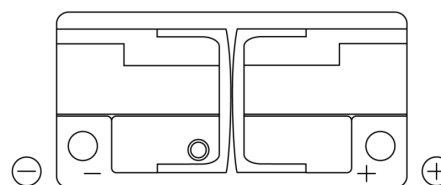

**Product overview**

Batteries for Cars

**Power DB1100**

Part number	DB1100
Technology	Flooded
EAN/GTIN	3661024026239
Voltage	12 V
Capacity	110.0 Ah
CCA	850 A
Length	392 mm
Width	175 mm
Height	190 mm
Box size	L06
Polarity	ETN 0
Terminal Type	EN taper post
Hold Down	B13
Weights (subject of variation)	26.30 kg

**Polarity**

**Terminal Type**

Positive Terminal

Negative Terminal

**Hold Down**

Design, features and specifications are subject to change without notice. We disclaim any representation or warranty, express or implied, concerning the data or recommendations, and in no event shall be liable for any loss or damage claimed to have arisen as a result. Some products may not be available in your local market.